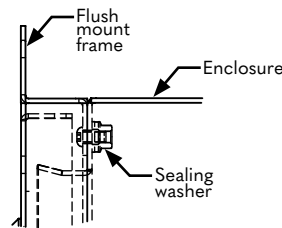

EL FLUSH MOUNT FRAME

SCE Part Number	A	B	Rough Opening	SCE Part Number	A	B	Rough Opening
SCE-ELFM12H	12"	N/A	A + 0.50"	SCE-ELFM12HSS	12"	N/A	A + 0.50"
SCE-ELFM16H	16"	N/A	A + 0.50"	SCE-ELFM16HSS	16"	N/A	A + 0.50"
SCE-ELFM20H	20"	N/A	A + 0.50"	SCE-ELFM20HSS	20"	N/A	A + 0.50"
SCE-ELFM24H	24"	N/A	A + 0.50"	SCE-ELFM24HSS	24"	N/A	A + 0.50"
SCE-ELFM30H	30"	N/A	A + 0.50"	SCE-ELFM30HSS	30"	N/A	A + 0.50"
SCE-ELFM12W	N/A	12"	B + 1.188"	SCE-ELFM12WSS	N/A	12"	B + 1.188"
SCE-ELFM16W	N/A	16"	B + 1.188"	SCE-ELFM16WSS	N/A	16"	B + 1.188"
SCE-ELFM20W	N/A	20"	B + 1.188"	SCE-ELFM20WSS	N/A	20"	B + 1.188"
SCE-ELFM24W	N/A	24"	B + 1.188"	SCE-ELFM24WSS	N/A	24"	B + 1.188"
SCE-ELFM30W	N/A	30"	B + 1.188"	SCE-ELFM30WSS	N/A	30"	B + 1.188"

Your Enclosure Source®

SCE Part Number	A	B	Rough Opening
SCE-ELFM36H	36"	N/A	A + 0.50"
SCE-ELFM36W	NA	36"	B + 1.188"
SCE-ELFM36HSS	36"	N/A	A + 0.50"
SCE-ELFM36WSS	NA	36"	B + 1.188"