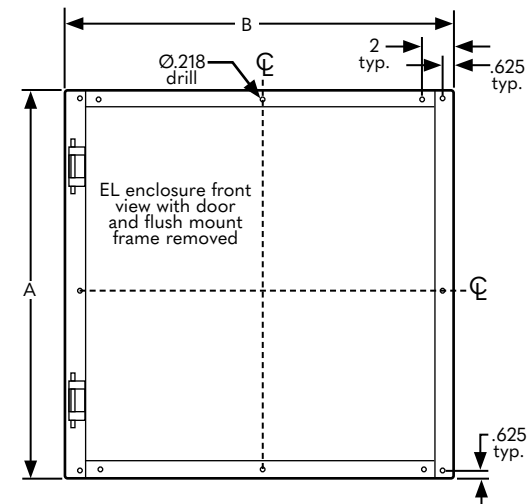

EL FLUSH MOUNT FRAME

SCE Part Number	A	B	Rough Opening	SCE Part Number	A	B	Rough Opening
SCE-ELFM12H	12"	N/A	A + 0.50"	SCE-ELFM12HSS	12"	N/A	A + 0.50"
SCE-ELFM16H	16"	N/A	A + 0.50"	SCE-ELFM16HSS	16"	N/A	A + 0.50"
SCE-ELFM20H	20"	N/A	A + 0.50"	SCE-ELFM20HSS	20"	N/A	A + 0.50"
SCE-ELFM24H	24"	N/A	A + 0.50"	SCE-ELFM24HSS	24"	N/A	A + 0.50"
SCE-ELFM30H	30"	N/A	A + 0.50"	SCE-ELFM30HSS	30"	N/A	A + 0.50"
SCE-ELFM12W	N/A	12"	B + 1.188"	SCE-ELFM12WSS	N/A	12"	B + 1.188"
SCE-ELFM16W	N/A	16"	B + 1.188"	SCE-ELFM16WSS	N/A	16"	B + 1.188"
SCE-ELFM20W	N/A	20"	B + 1.188"	SCE-ELFM20WSS	N/A	20"	B + 1.188"
SCE-ELFM24W	N/A	24"	B + 1.188"	SCE-ELFM24WSS	N/A	24"	B + 1.188"
SCE-ELFM30W	N/A	30"	B + 1.188"	SCE-ELFM30WSS	N/A	30"	B + 1.188"

Your Enclosure Source®

SCE Part Number	A	B	Rough Opening
SCE-ELFM36H	36"	N/A	A + 0.50"
SCE-ELFM36W	NA	36"	B + 1.188"
SCE-ELFM36HSS	36"	N/A	A + 0.50"
SCE-ELFM36WSS	NA	36"	B + 1.188"