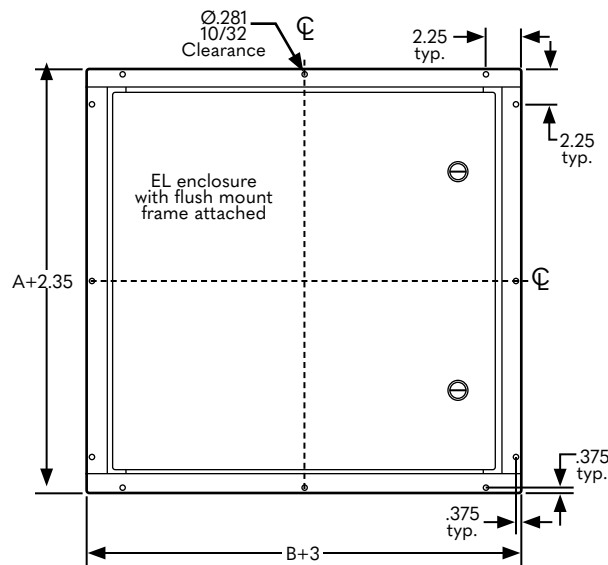

EL FLUSH MOUNT FRAME

SCE Part Number	A	B	Rough Opening	SCE Part Number	A	B	Rough Opening
SCE-ELFM12H	12"	N/A	A + 0.50"	SCE-ELFM12HSS	12"	N/A	A + 0.50"
SCE-ELFM16H	16"	N/A	A + 0.50"	SCE-ELFM16HSS	16"	N/A	A + 0.50"
SCE-ELFM20H	20"	N/A	A + 0.50"	SCE-ELFM20HSS	20"	N/A	A + 0.50"
SCE-ELFM24H	24"	N/A	A + 0.50"	SCE-ELFM24HSS	24"	N/A	A + 0.50"
SCE-ELFM30H	30"	N/A	A + 0.50"	SCE-ELFM30HSS	30"	N/A	A + 0.50"
SCE-ELFM12W	N/A	12"	B + 1.188"	SCE-ELFM12WSS	N/A	12"	B + 1.188"
SCE-ELFM16W	N/A	16"	B + 1.188"	SCE-ELFM16WSS	N/A	16"	B + 1.188"
SCE-ELFM20W	N/A	20"	B + 1.188"	SCE-ELFM20WSS	N/A	20"	B + 1.188"
SCE-ELFM24W	N/A	24"	B + 1.188"	SCE-ELFM24WSS	N/A	24"	B + 1.188"
SCE-ELFM30W	N/A	30"	B + 1.188"	SCE-ELFM30WSS	N/A	30"	B + 1.188"

Your Enclosure Source®

SCE Part Number	A	B	Rough Opening
SCE-ELFM36H	36"	N/A	A + 0.50"
SCE-ELFM36W	NA	36"	B + 1.188"
SCE-ELFM36HSS	36"	N/A	A + 0.50"
SCE-ELFM36WSS	NA	36"	B + 1.188"