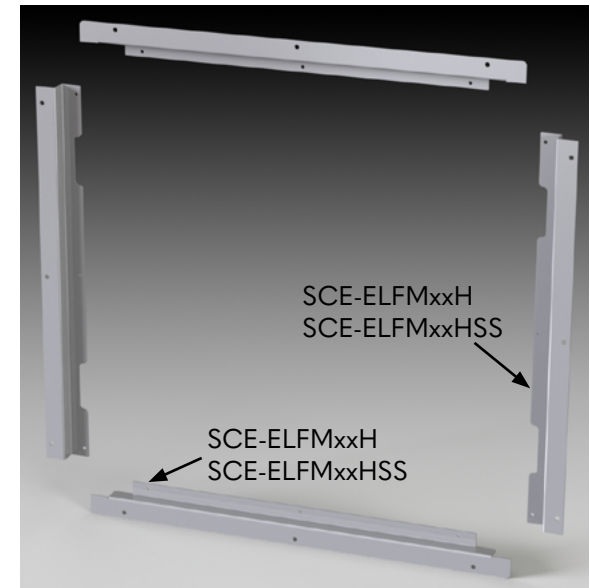

EL FLUSH MOUNT FRAME

SCE Part Number	A	B	Rough Opening	SCE Part Number	A	B	Rough Opening
SCE-ELFM12H	12"	N/A	A + 0.50"	SCE-ELFM12HSS	12"	N/A	A + 0.50"
SCE-ELFM16H	16"	N/A	A + 0.50"	SCE-ELFM16HSS	16"	N/A	A + 0.50"
SCE-ELFM20H	20"	N/A	A + 0.50"	SCE-ELFM20HSS	20"	N/A	A + 0.50"
SCE-ELFM24H	24"	N/A	A + 0.50"	SCE-ELFM24HSS	24"	N/A	A + 0.50"
SCE-ELFM30H	30"	N/A	A + 0.50"	SCE-ELFM30HSS	30"	N/A	A + 0.50"
SCE-ELFM12W	N/A	12"	B + 1.188"	SCE-ELFM12WSS	N/A	12"	B + 1.188"
SCE-ELFM16W	N/A	16"	B + 1.188"	SCE-ELFM16WSS	N/A	16"	B + 1.188"
SCE-ELFM20W	N/A	20"	B + 1.188"	SCE-ELFM20WSS	N/A	20"	B + 1.188"
SCE-ELFM24W	N/A	24"	B + 1.188"	SCE-ELFM24WSS	N/A	24"	B + 1.188"
SCE-ELFM30W	N/A	30"	B + 1.188"	SCE-ELFM30WSS	N/A	30"	B + 1.188"

Your Enclosure Source®

SCE Part Number	A	B	Rough Opening
SCE-ELFM36H	36"	N/A	A + 0.50"
SCE-ELFM36W	NA	36"	B + 1.188"
SCE-ELFM36HSS	36"	N/A	A + 0.50"
SCE-ELFM36WSS	NA	36"	B + 1.188"