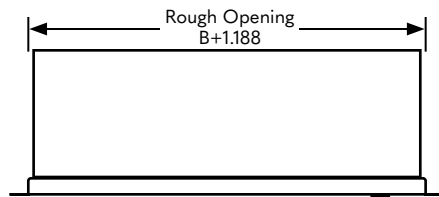

EL FLUSH MOUNT FRAME

SCE Part Number	A	B	Rough Opening	SCE Part Number	A	B	Rough Opening
SCE-ELFM12H	12"	N/A	A + 0.50"	SCE-ELFM12HSS	12"	N/A	A + 0.50"
SCE-ELFM16H	16"	N/A	A + 0.50"	SCE-ELFM16HSS	16"	N/A	A + 0.50"
SCE-ELFM20H	20"	N/A	A + 0.50"	SCE-ELFM20HSS	20"	N/A	A + 0.50"
SCE-ELFM24H	24"	N/A	A + 0.50"	SCE-ELFM24HSS	24"	N/A	A + 0.50"
SCE-ELFM30H	30"	N/A	A + 0.50"	SCE-ELFM30HSS	30"	N/A	A + 0.50"
SCE-ELFM12W	N/A	12"	B + 1.188"	SCE-ELFM12WSS	N/A	12"	B + 1.188"
SCE-ELFM16W	N/A	16"	B + 1.188"	SCE-ELFM16WSS	N/A	16"	B + 1.188"
SCE-ELFM20W	N/A	20"	B + 1.188"	SCE-ELFM20WSS	N/A	20"	B + 1.188"
SCE-ELFM24W	N/A	24"	B + 1.188"	SCE-ELFM24WSS	N/A	24"	B + 1.188"
SCE-ELFM30W	N/A	30"	B + 1.188"	SCE-ELFM30WSS	N/A	30"	B + 1.188"

Your Enclosure Source®

SCE Part Number	A	B	Rough Opening
SCE-ELFM36H	36"	N/A	A + 0.50"
SCE-ELFM36W	NA	36"	B + 1.188"
SCE-ELFM36HSS	36"	N/A	A + 0.50"
SCE-ELFM36WSS	NA	36"	B + 1.188"