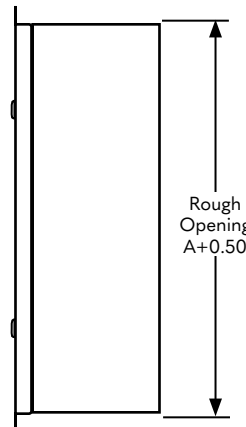

EL FLUSH MOUNT FRAME

SCE Part Number	A	B	Rough Opening	SCE Part Number	A	B	Rough Opening
SCE-ELFM12H	12"	N/A	A + 0.50"	SCE-ELFM12HSS	12"	N/A	A + 0.50"
SCE-ELFM16H	16"	N/A	A + 0.50"	SCE-ELFM16HSS	16"	N/A	A + 0.50"
SCE-ELFM20H	20"	N/A	A + 0.50"	SCE-ELFM20HSS	20"	N/A	A + 0.50"
SCE-ELFM24H	24"	N/A	A + 0.50"	SCE-ELFM24HSS	24"	N/A	A + 0.50"
SCE-ELFM30H	30"	N/A	A + 0.50"	SCE-ELFM30HSS	30"	N/A	A + 0.50"
SCE-ELFM12W	N/A	12"	B + 1.188"	SCE-ELFM12WSS	N/A	12"	B + 1.188"
SCE-ELFM16W	N/A	16"	B + 1.188"	SCE-ELFM16WSS	N/A	16"	B + 1.188"
SCE-ELFM20W	N/A	20"	B + 1.188"	SCE-ELFM20WSS	N/A	20"	B + 1.188"
SCE-ELFM24W	N/A	24"	B + 1.188"	SCE-ELFM24WSS	N/A	24"	B + 1.188"
SCE-ELFM30W	N/A	30"	B + 1.188"	SCE-ELFM30WSS	N/A	30"	B + 1.188"

Your Enclosure Source®

SCE Part Number	A	B	Rough Opening
SCE-ELFM36H	36"	N/A	A + 0.50"
SCE-ELFM36W	NA	36"	B + 1.188"
SCE-ELFM36HSS	36"	N/A	A + 0.50"
SCE-ELFM36WSS	NA	36"	B + 1.188"